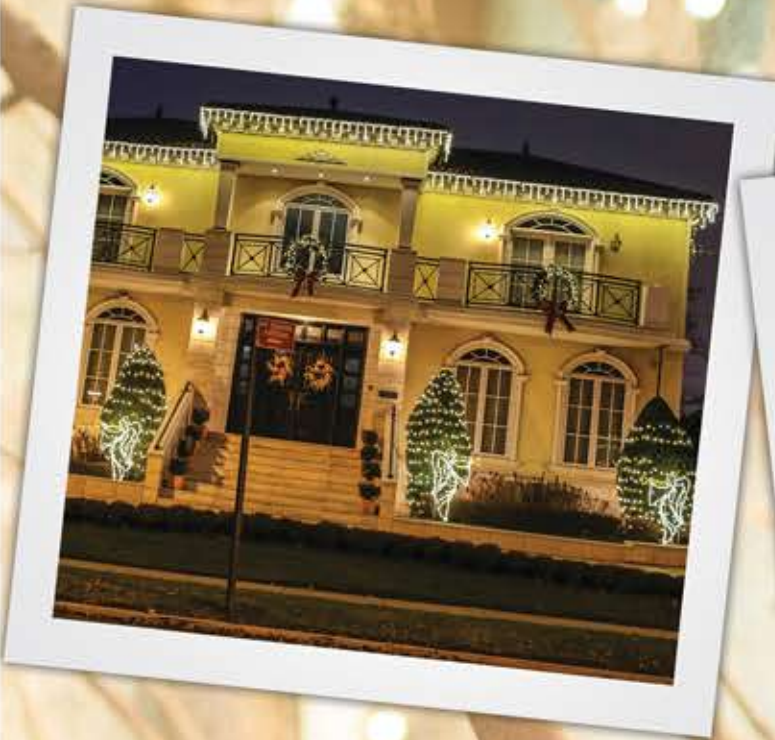

Pacific
LIGHTS
By Pacific Lawn Sprinklers

1-888-GET-PACIFIC
(438-7224)