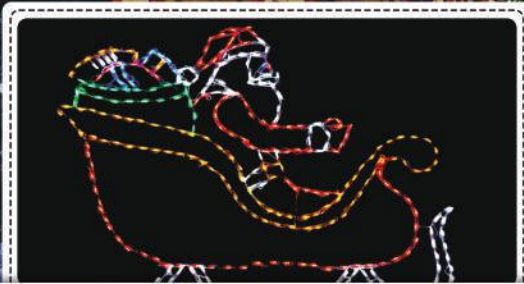

LED SNOWMAN
56" x 28", Multicolored

LED REINDEER
69" x 51", Multicolored

TOY SOLDIER (SMALL)
65" x 14", Multicolored

www.pacificholidaydecorating.com

Large Christmas Displays

LED REINDEER LEAPING
69" x 49"