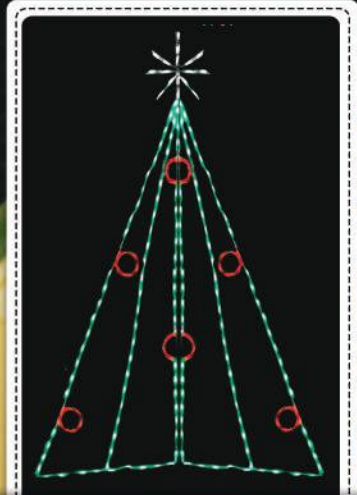

Medium Christmas Displays

CHRISTMAS TREE w/ BERRIES
1 Panel: 82" x 25"