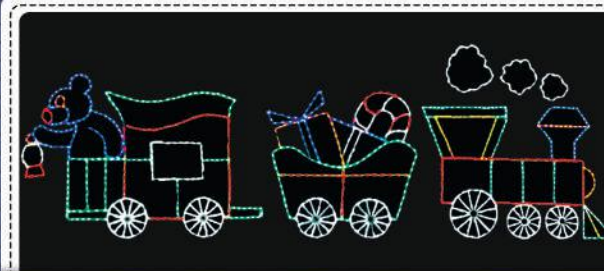

SANTA IN SLEIGH
64" x 72"

LED TOY SOLDIER (large)
80" x 23"
*Special Order

Pacific
LIGHTS
By Pacific Lawn Sprinklers

1-888-GET-PACIFIC
(438-7224)

LED Displays Installed Over \$500...

LED TRAIN SET (Set of Three)
65" x 79", 51" x 56", 53" x 98"
*Special Order