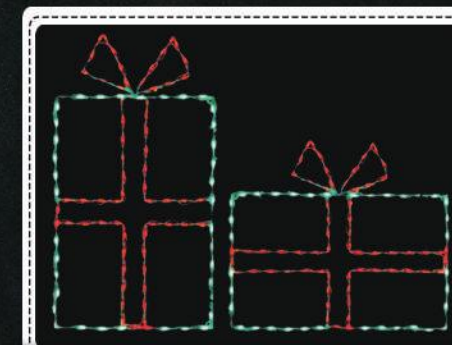

LED GIFT BOX (V or H)
43" x 22", Green & Red