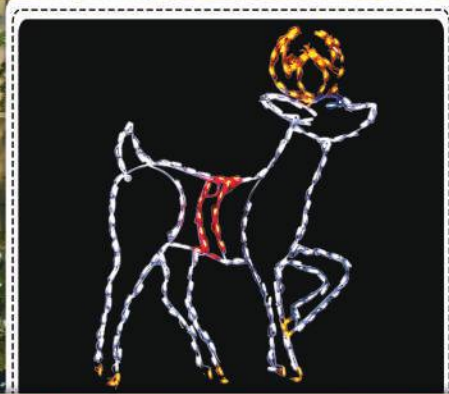

LED REINDEER
69" x 51", Multicolored