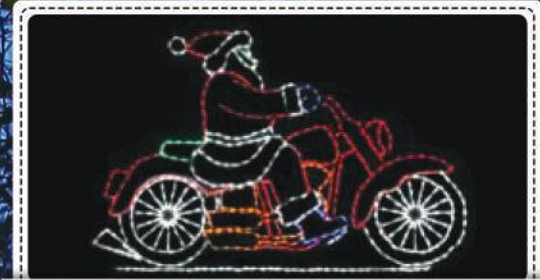

SANTA IN SLEIGH
64" x 72"

LED TOY SOLDIER (large)
80" x 23"
*Special Order

Pacific
LIGHTS
By Pacific Lawn Sprinklers

1-888-GET-PACIFIC
(438-7224)

LED Displays Installed Over \$500...

LED TRAIN SET (Set of Three)
65" x 79", 51" x 56", 53" x 98"
*Special Order