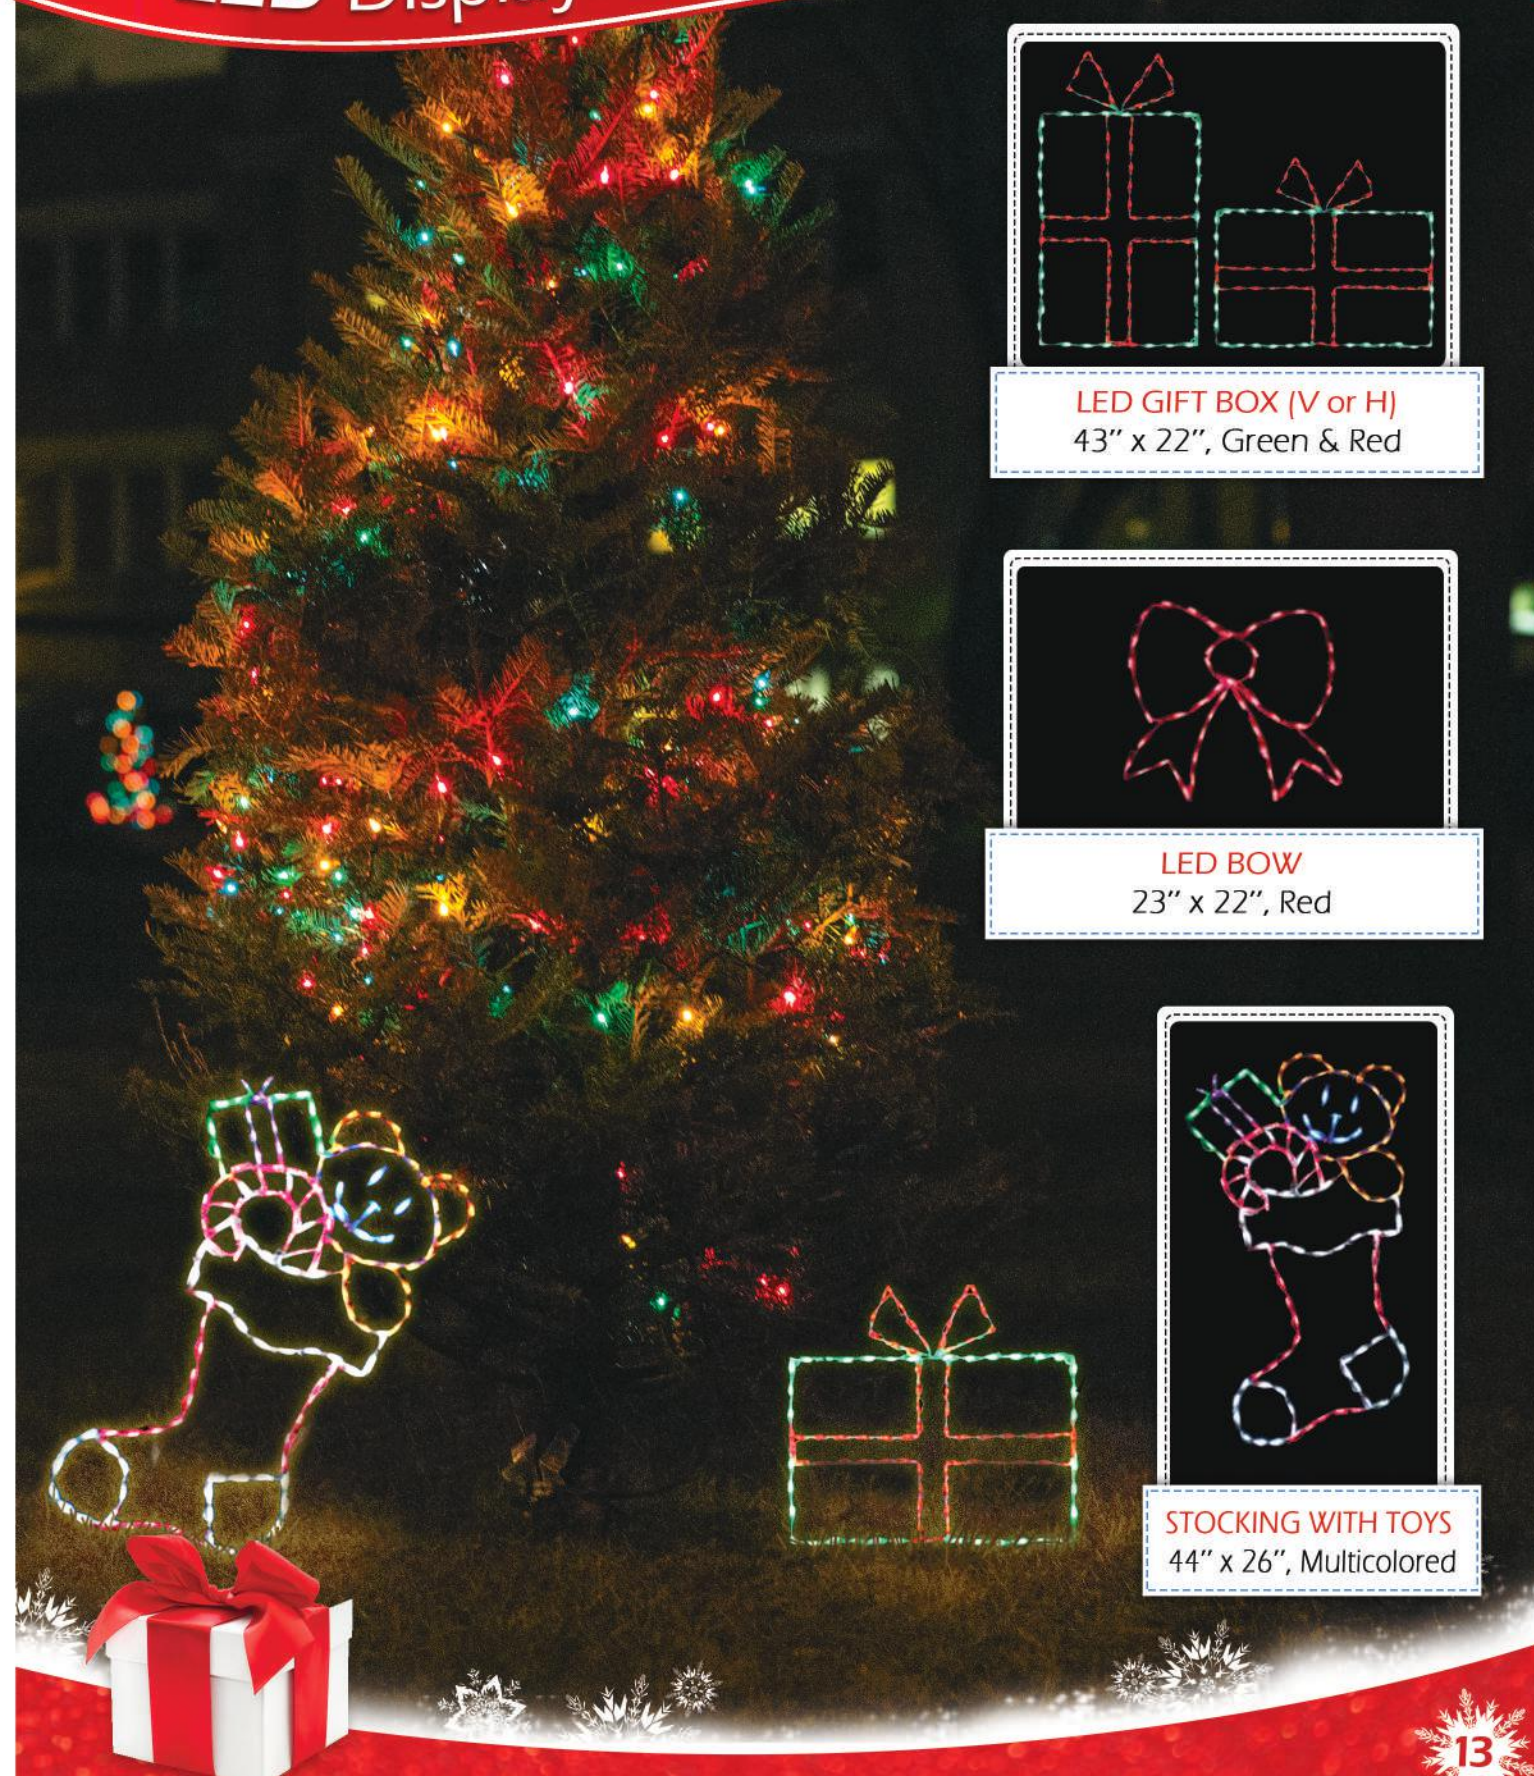

www.pacificholidaydecorating.com