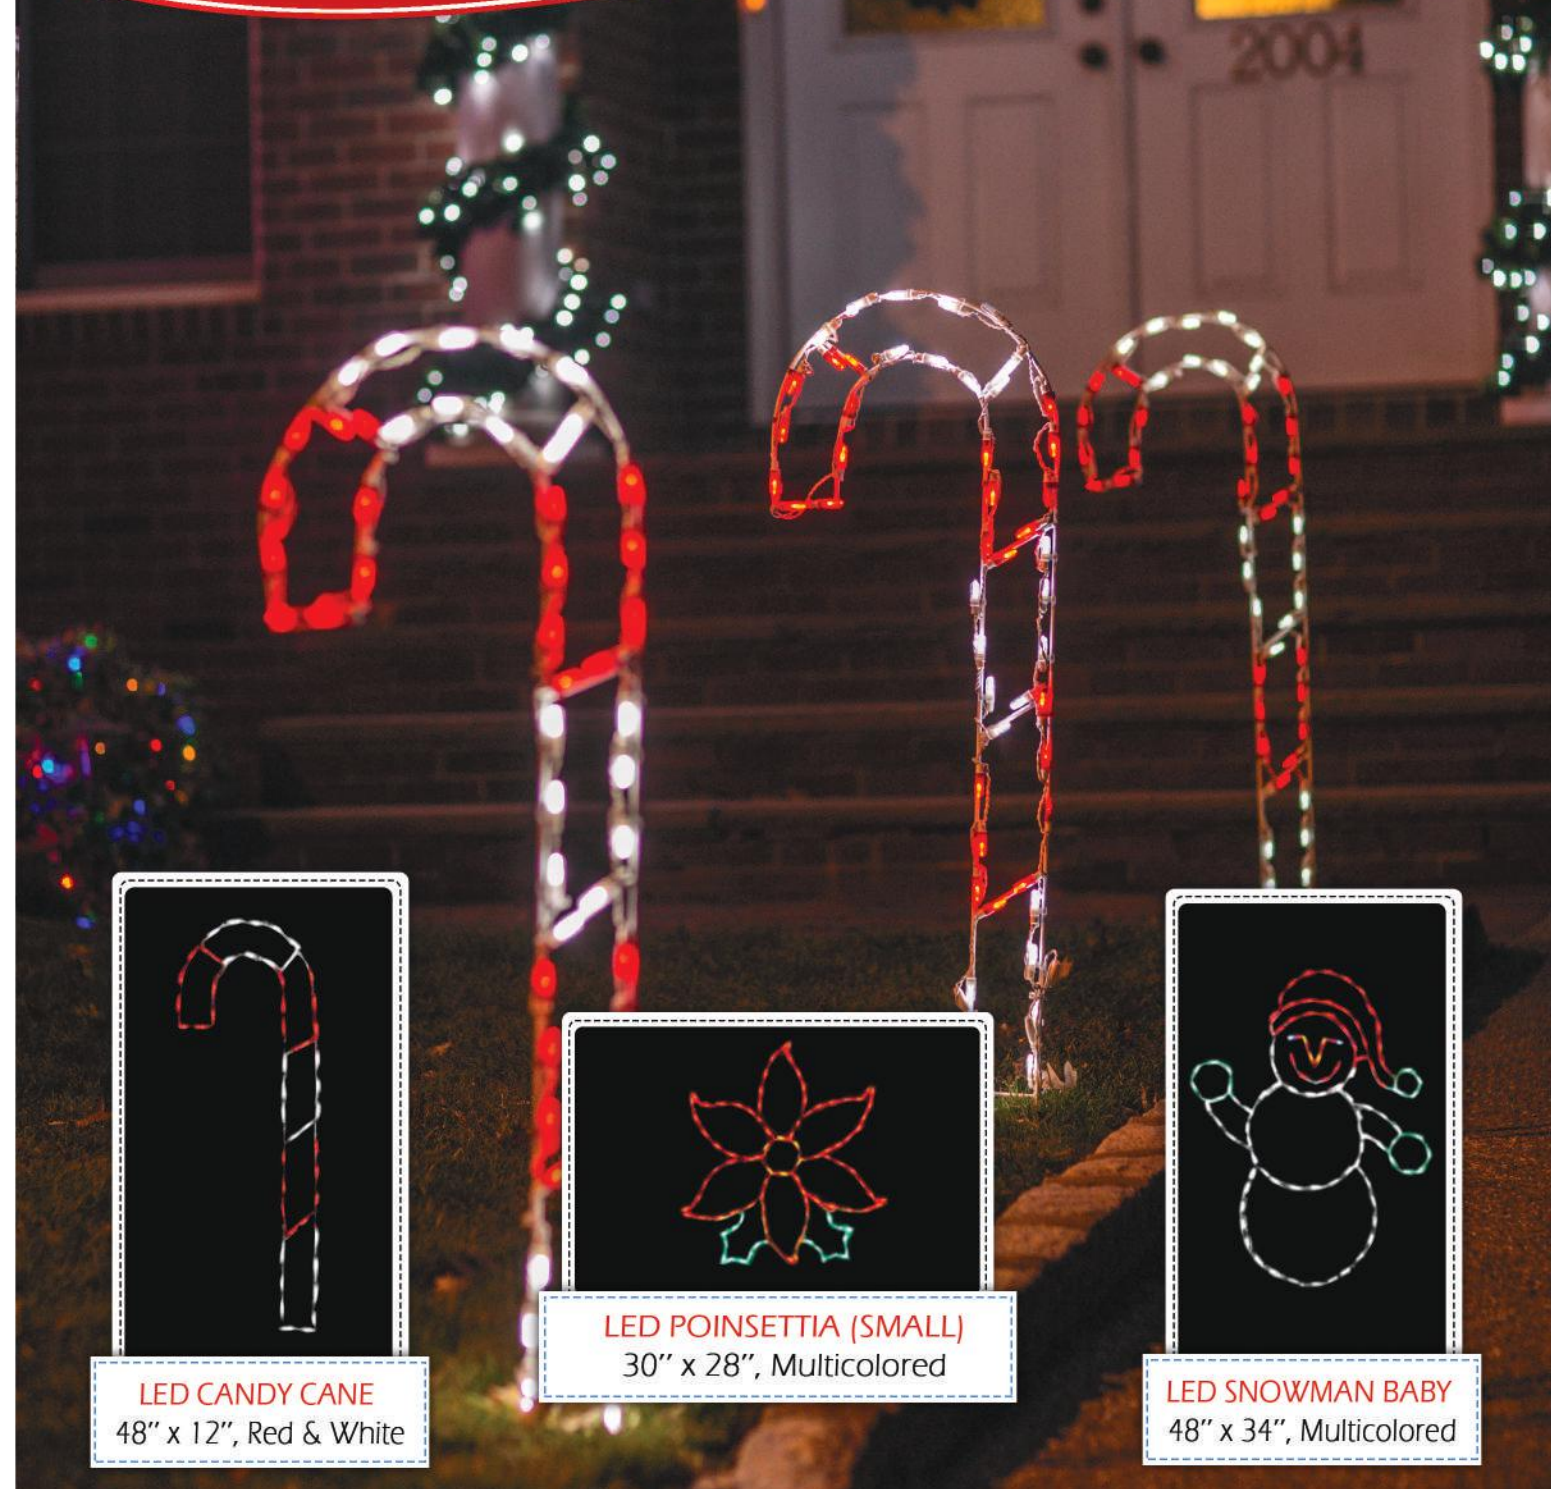

LED STARBURST
50 or 100 Bulbs, Bright White

LED STARBURST
50 or 100 Bulbs, Warm White

Small Christmas Displays

Pacific
LIGHTS
By Pacific Lawn Sprinklers

1-888-GET-PACIFIC
(438-7224)

LED Displays Installed Under \$250...